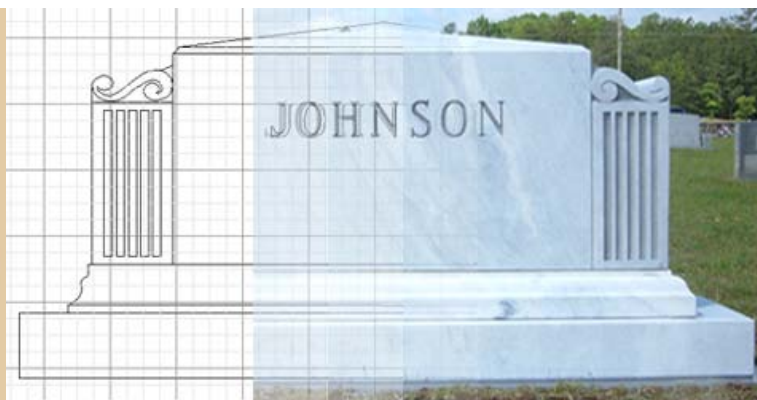

MONUMENT DESIGNS