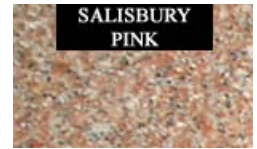

DAKOTA
MAHOGANY

SALISBURY
PINK