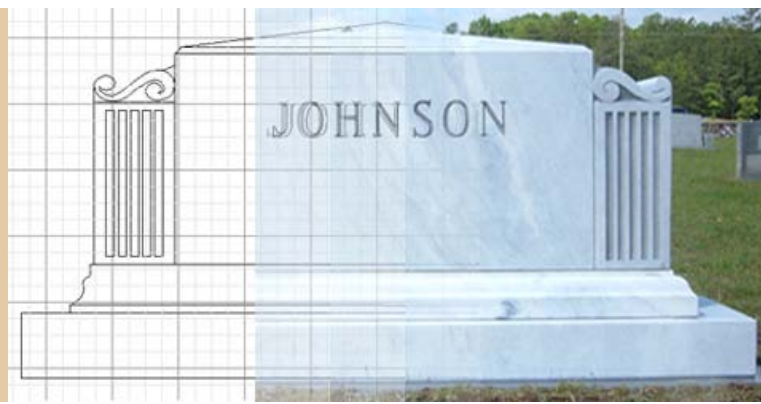

MONUMENT DESIGNS

There are also several other memorial ideas you want want to consider:

[MAUSOLEUMS](#) [CRYPTS](#) [BENCHES](#) [COLUMBARIUM](#)

Columbarium -

Like [mausoleums](#), columbariums can be produced in numerous granite colors and can range greatly in options that can be added.

Columbariums come in various heights and sizes to allow for different needs. They can be custom built for funeral parks and memorial gardens as well as for private use.

Please call us with any questions concerning our crypt, mausoleum or columbarium products.