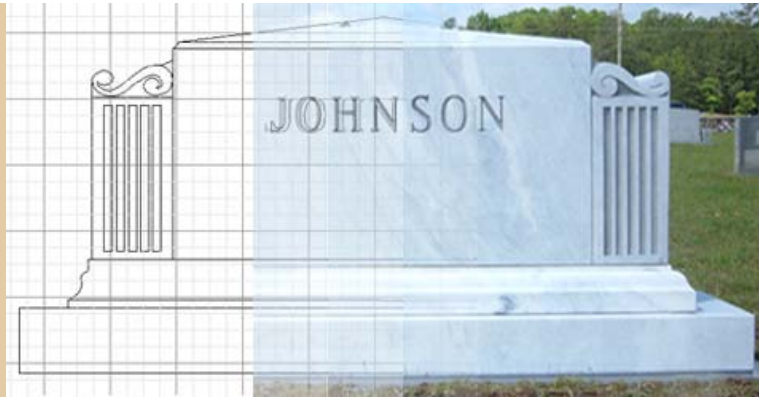

MONUMENT DESIGNS

HOME

MONUMENTS

MARKERS

MEMORIALS

MORE
PRODUCTS

STONE COLORS

FINISHES
& FONTS

DESIGNS

GALLERY

PET MARKERS

There are four basic types of Markers to consider:

[FLAT or GRASS](#) [BEVELED](#) [SLANTS](#) [LEDGERS](#)

Flat or Grass -

We carry an extensive line of granite and marble markers. We carry various sizes for foot markers, single graves, double graves or can cut specialized granite pieces to fit any situation.

And with hundreds of design and engraving options, we can design a marker that captures the essence of the love one you are trying to remember.

All our stone engraving is done at our location in Statesville, which allows us to offer hundreds of different engravings, including custom engraving quickly and at incredible prices.

Markers can be made of any granite color you choose and can be designed with various options. Frosting and shape carving offer some distinct elements to any marker and our black granite colors offer the ability to include custom etchings on whatever size marker you choose.

So whether you are looking for a small foot marker to designate a mother or father's grave or a larger marker with a design and full inscription for a memorial of a loved one, call on us to meet your needs quickly and at an affordable price.