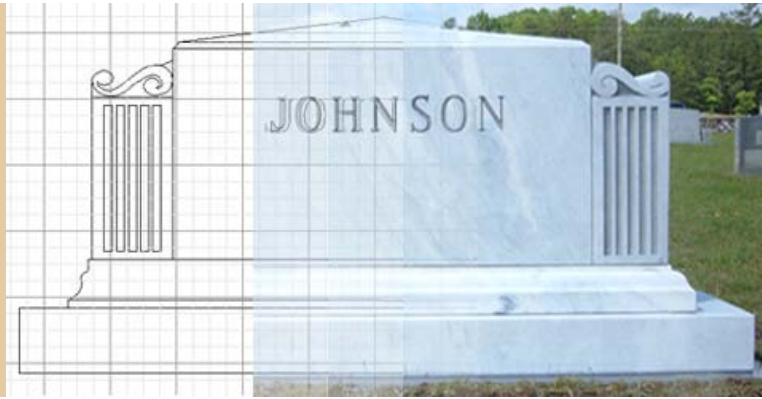

MONUMENT DESIGNS

These are some examples of typical designs styles and sizes you can choose from.

[DOUBLE UPRIGHTS](#)   [SINGLE UPRIGHTS](#)   [FLAT MARKERS](#)   [WINGS & CAPS](#)

Double Upright Designs -

Typically between 4 to 5 feet in width and 26 to 28 inches in height.

- HOME
- MONUMENTS
- MARKERS
- MEMORIALS
- MORE PRODUCTS
- STONE COLORS
- FINISHES & FONTS
- DESIGNS
- GALLERY
- PET MARKERS