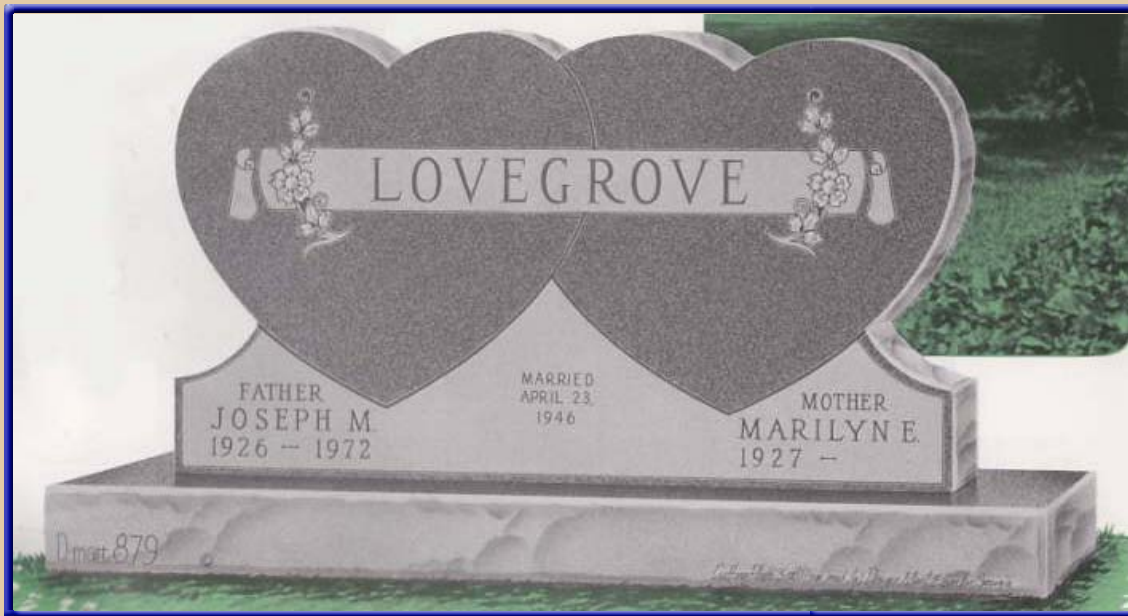

DESIGNS

GALLERY

PET MARKERS

D879\_LOVEGROVE