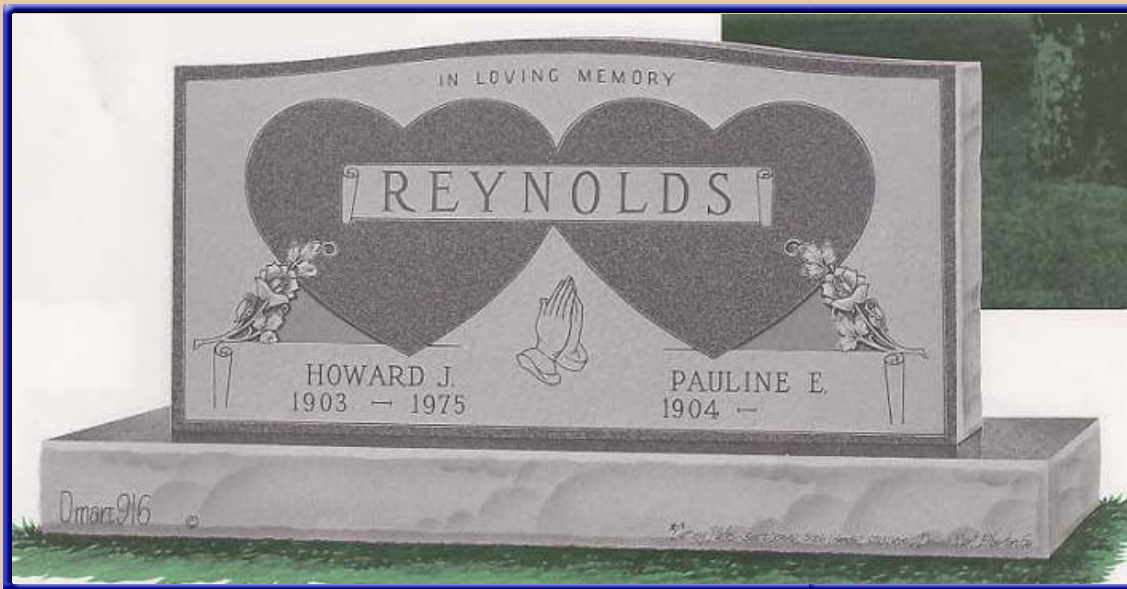

HOME

MONUMENTS

MARKERS

MEMORIALS

MORE
PRODUCTS

STONE COLORS

FINISHES
& FONTS

DESIGNS

GALLERY

PET MARKERS

D916_REYNOLDS