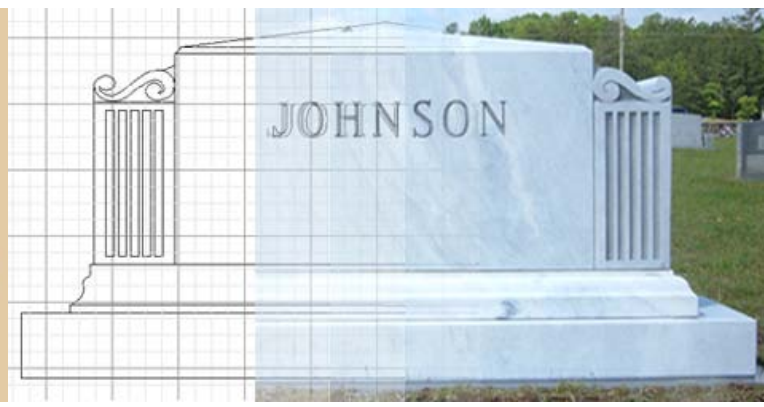

MONUMENT DESIGNS

HOME

MONUMENTS

MARKERS

MEMORIALS

MORE
PRODUCTS

STONE COLORS

FINISHES
& FONTS

DESIGNS

GALLERY

PET MARKERS

Color -

Granite colors are offered in varying shades of blue, red, green, black and brown. We have contacts with quarries representing stone colors from all over the globe. The most common is Georgia Gray (Blue Gray) Granite from Elberton, Georgia. They are the largest supplier of granite anywhere in the world. The possibilities of stone colors is nearly limitless and we are able to obtain nearly any color granite or marble that you wish. Some of the more popular colors are shown below.