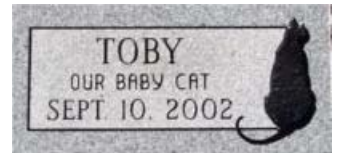

Pet Markers -

Pets are also a cherished member of the family. A great way to remember their passing is by memorializing them as part of your family with a memorial marker.

Pet markers have become very common in the last few years and there are many options available. Many options are made of materials that are not well suited for long life outdoors and quickly tarnish or even break.

One of the best options is granite, which is the same material that is used in traditional grave monuments. Granite is durable, last nearly forever and is becoming more affordable.

We can make a memorial for your pet in various sizes. They can be engraved with name, dates and verse of endearment and can even be engraved with a picture.

When looking for a memorial for your lost "family member" give us a call, you will be surprised at the low cost of a memorial that will last forever.